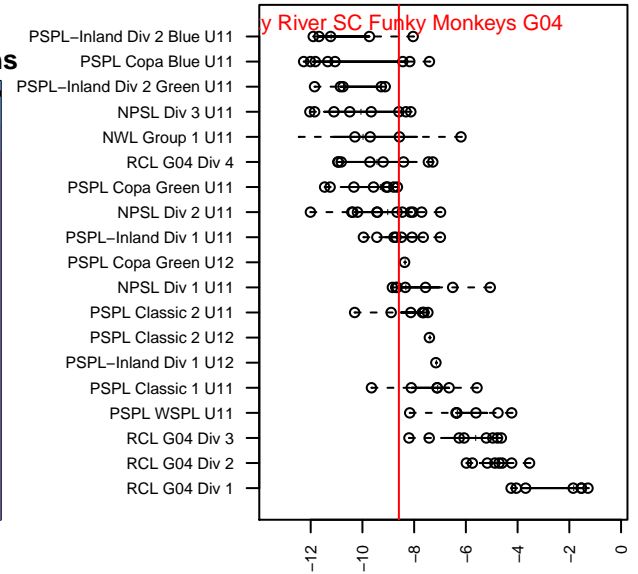

Sky River SC Funky Monkeys G04

Sky River SC
 Monroe, WA
 G04 total strength=264
 attack=0.19 defense=0.13
 fall league = NPSL Div 3 U11
 notes= Newhouse 2015

alt names used:
 SR Select Funky Monkeys
 Sky River SRSC Select Newhouse
 SKY RIVER SELECT FUNKY MONKEYS ()

Venues played:
 2015 Bigfoot Silver A U11
 2015 Sky River U11
 2015 NPSL Division 3 U11

Sky River SC Funky Monkeys G04
 Dots are actual minus expected GF (blue circles) and GA (red triangles).
 Blue line is smoothed change in attack strength. Red is smoothed change in defense strength.

**attack and defense variance (black dot)
relative to other teams
and top 10 in region**

**attack and defense rating
relative to others at age
and all opponents in last 13 months**

Performance relative to 13 month average